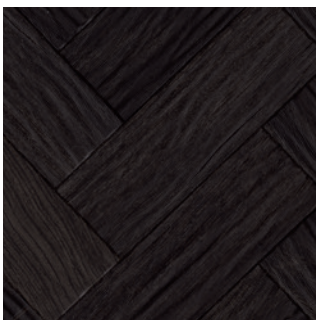

Black Oak **AP03** page 46

Lay our parquet planks in various patterns to suit any style.