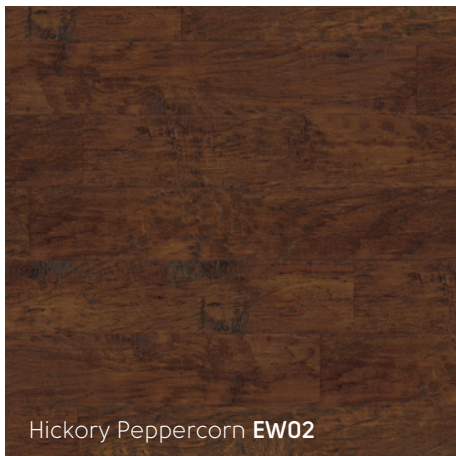

Art Select

Handcrafted