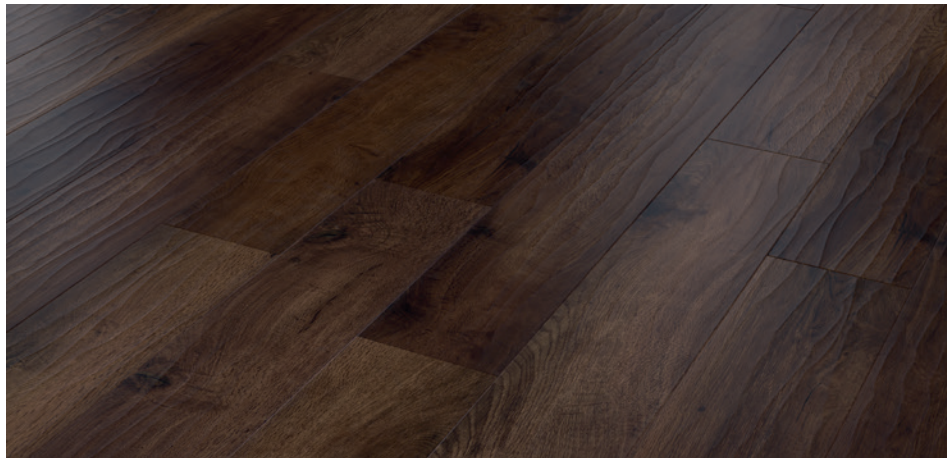

Autumn Oak

RL03

1219mm x 178mm (48" x 7") with RP11 5mm design strip

Winter Oak

RL04

1219mm x 178mm (48" x 7")

Inspired by the transition from dusk to dawn, our Art Select Oak Premier collection takes you from the beautiful, classic golden tones of our 'Dawn Oak' through to the statement pitch black hues of 'Midnight Oak'. Full of warm, variable oak tones and crafted to match the traditional look of real oak flooring, each of our Oak Premier designs will create a really homely, classic look in any space.