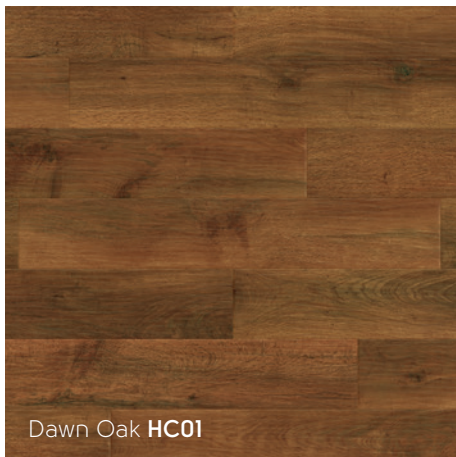

Art Select

Oak Premier