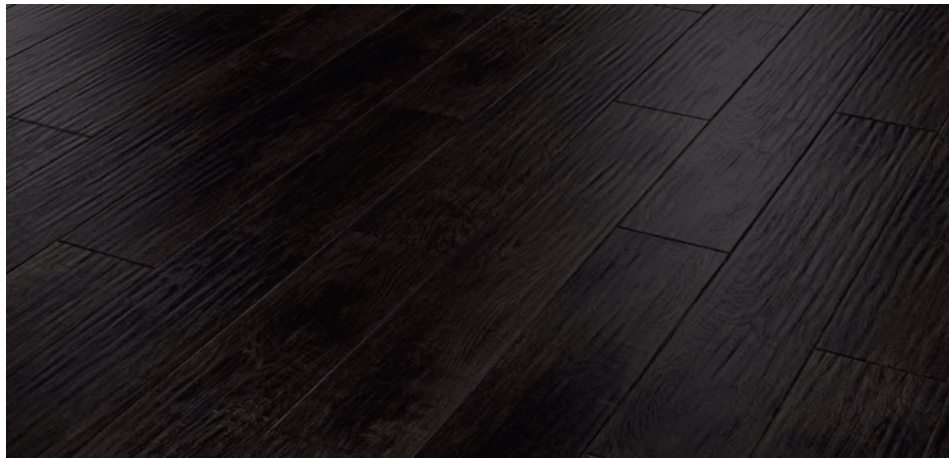

Midnight Oak

HC06

915mm x 152mm (36" x 6")