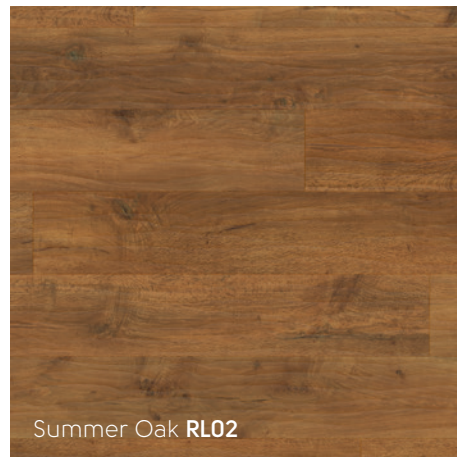

Art Select

Oak Royale