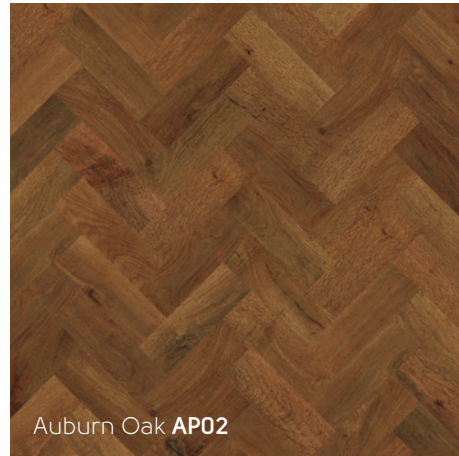

Art Select

Parquet