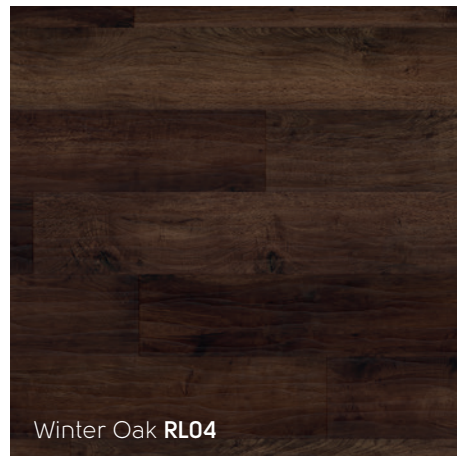

Art Select

Oak Royale