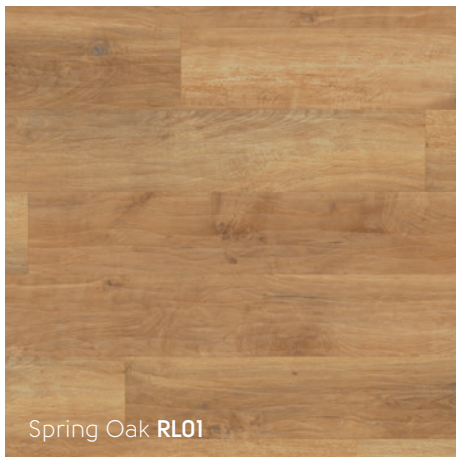

Art Select

Oak Royale