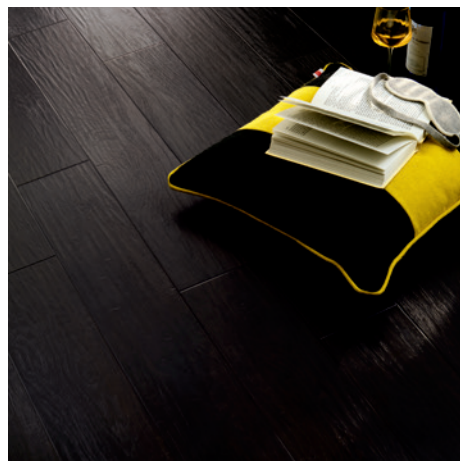

Midnight Oak

HC06

915mm x 152mm (36" x 6")