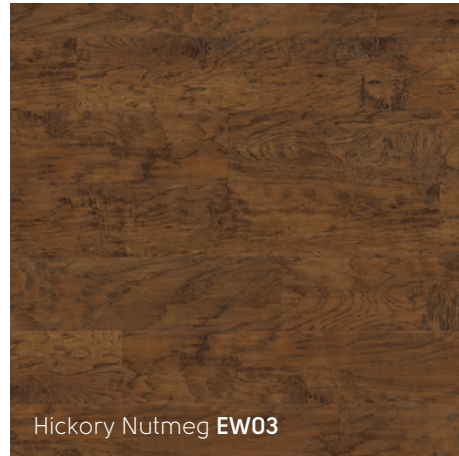

Art Select

Handcrafted