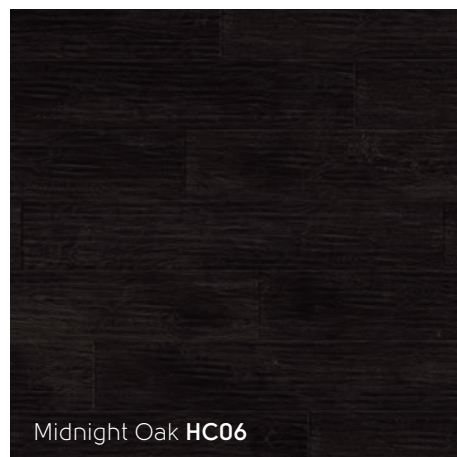

Art Select

Oak Premier