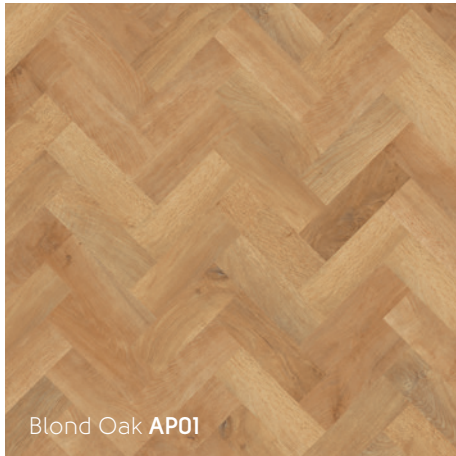

Art Select

Parquet