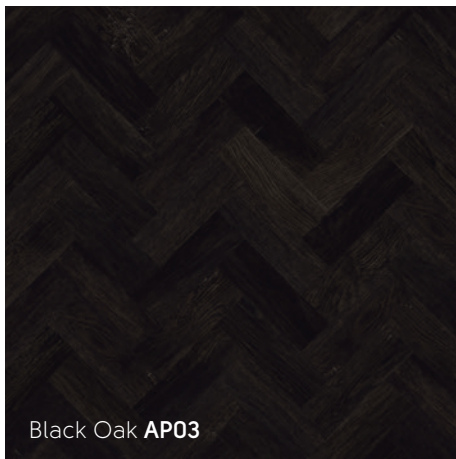

Art Select

Parquet